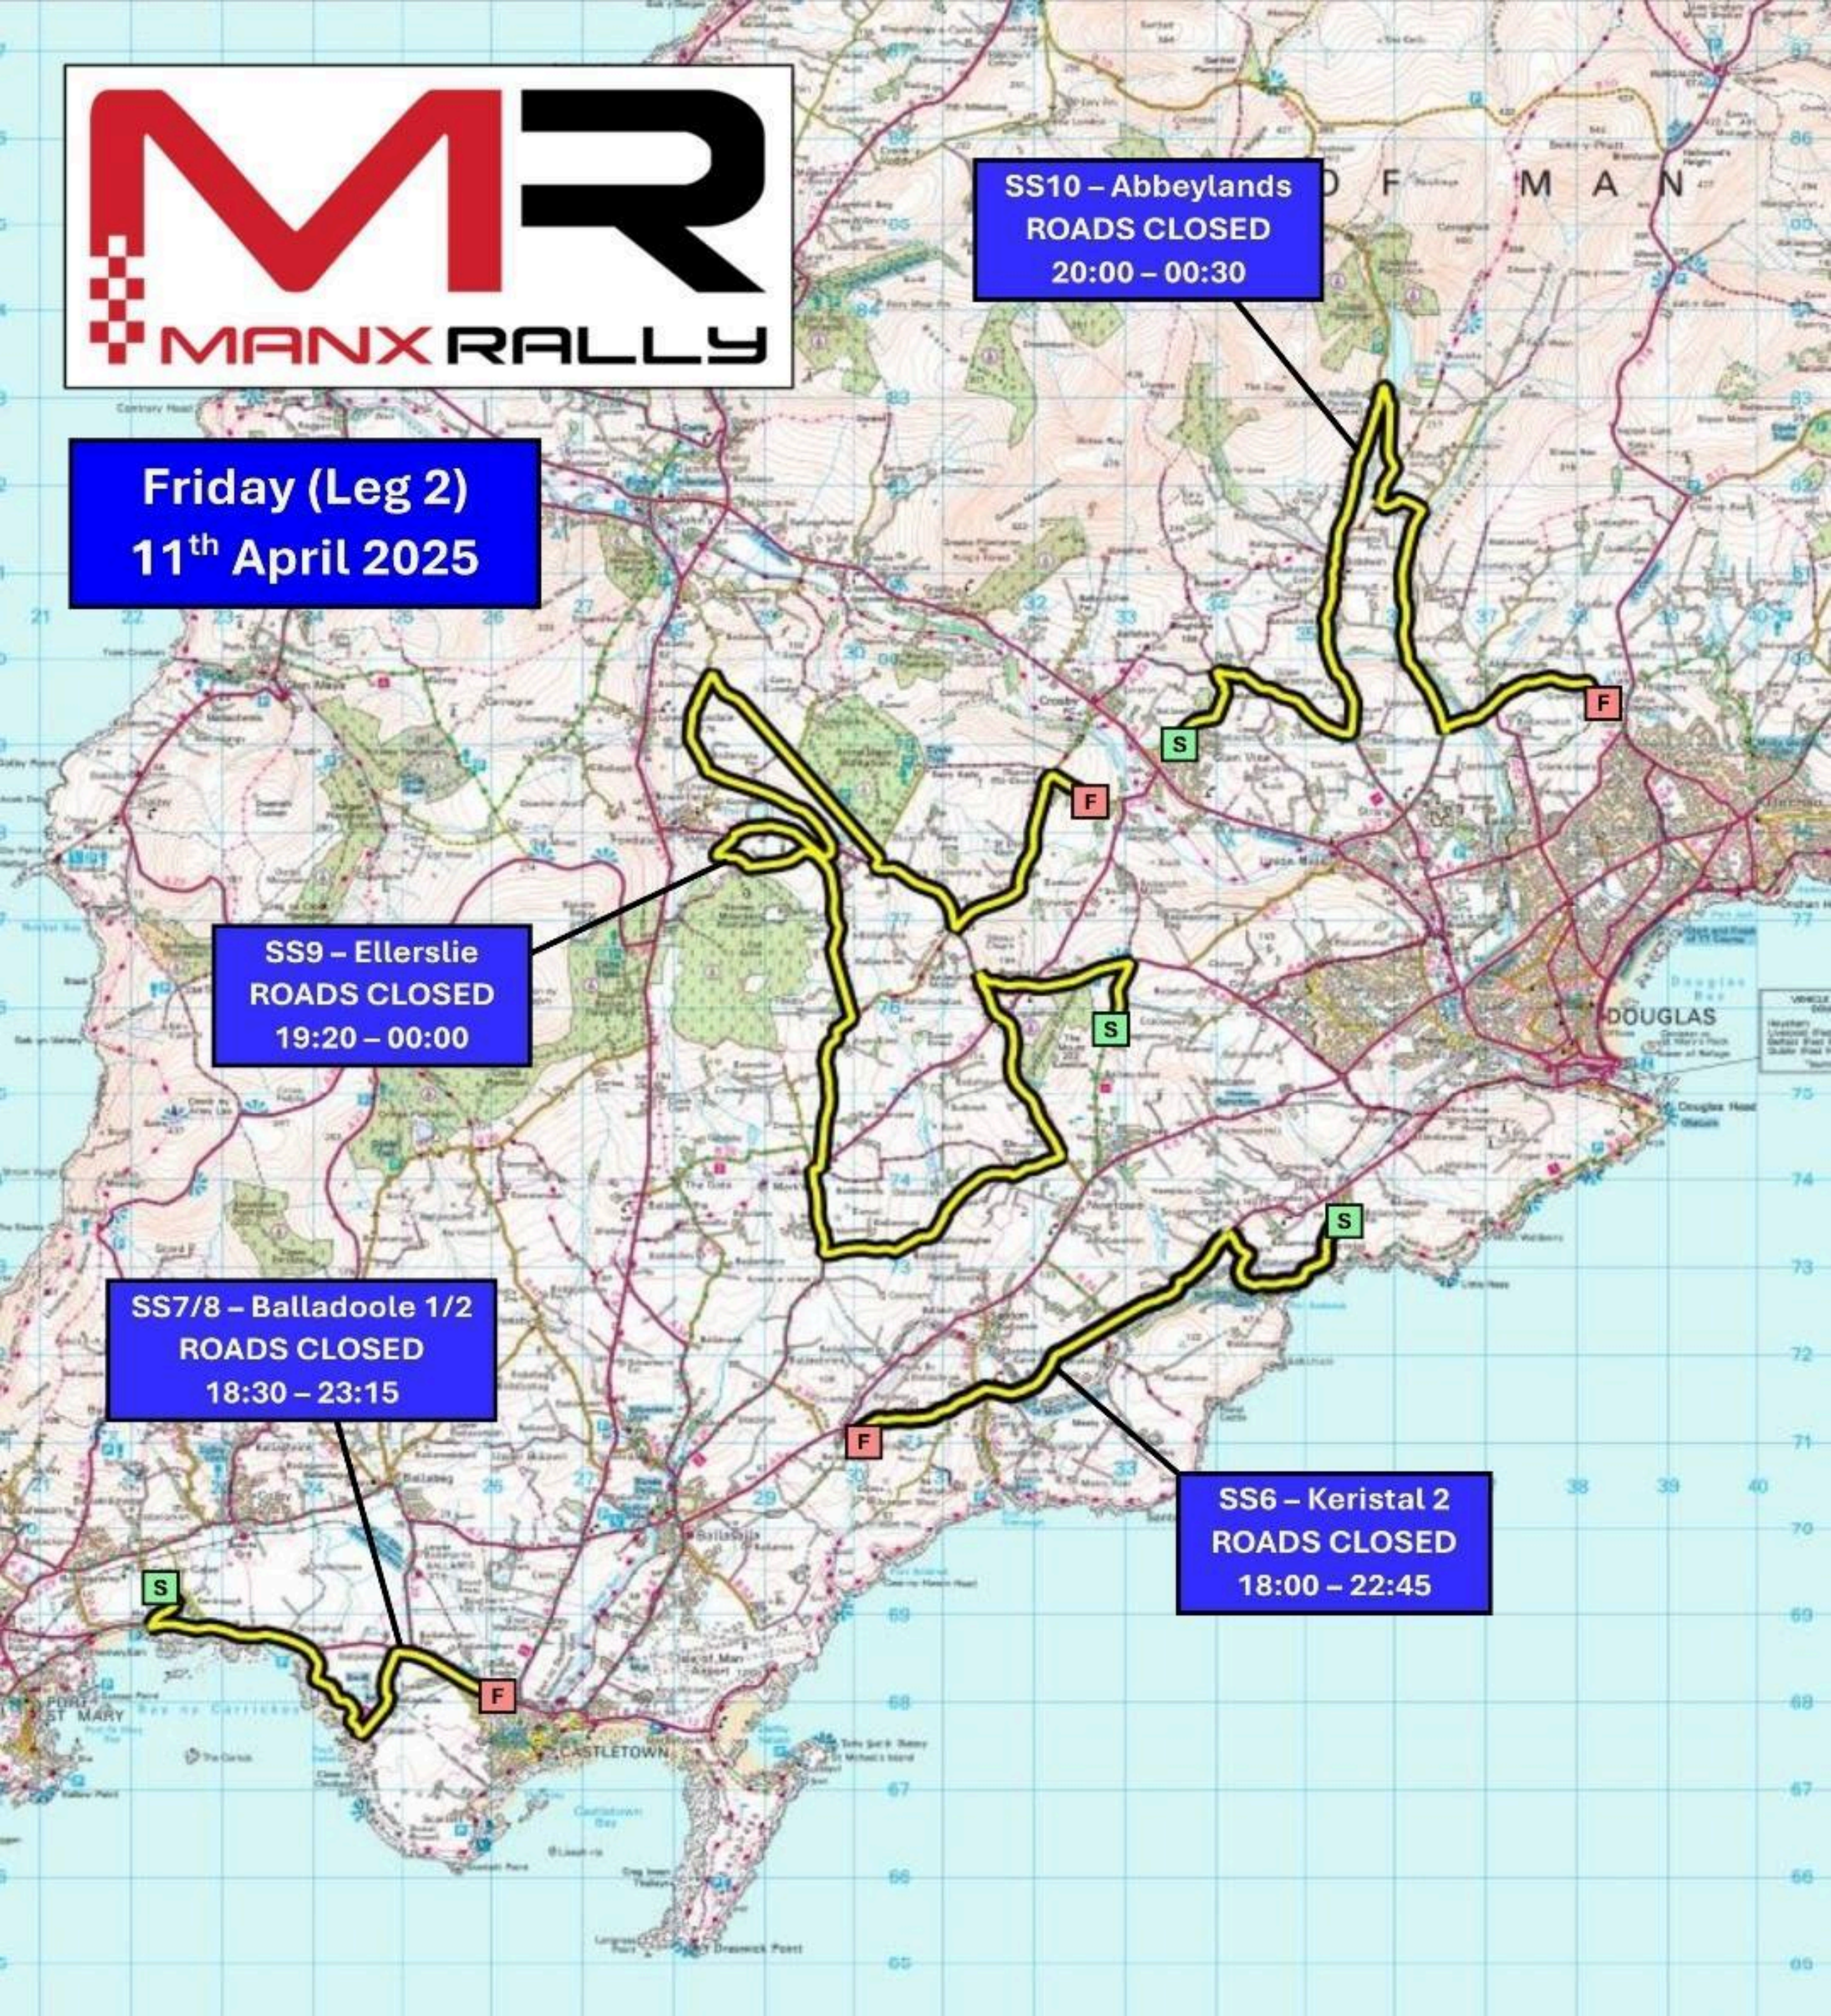

**Saturday
12th April 2025**

**SS13/17 - Kerrowmoor
ROADS CLOSED
09:45 - 17:00**

**SS12/16 - Dog Mills
ROADS CLOSED
09:15 - 16:15**

**SS14/18 - Baldwins
ROADS CLOSED
10:30 - 18:00**

**SS11/15 - Anxfell
ROADS CLOSED
08:45 - 15:45**

**Friday (Leg 2)
11th April 2025**

**SS10 – Abbeylands
ROADS CLOSED
20:00 – 00:30**

**SS9 – Ellerslie
ROADS CLOSED
19:20 – 00:00**

**SS7/8 – Balladoole 1/2
ROADS CLOSED
18:30 – 23:15**

**SS6 – Keristal 2
ROADS CLOSED
18:00 – 22:45**

Friday (Leg 1)
11th April 2025

SS5 – The Nab
ROADS CLOSED
12:00 – 16:45

SS4 – Tosaby
ROADS CLOSED
11:30 – 15:40

SS2/3 – Poil Vaish
ROADS CLOSED
10:45 – 15:15

SS1 – Keristal 1
ROADS CLOSED
10:15 – 15:00

**Friday
11th April 2025**

**Shakedown stage
ROADS CLOSED
08:30 – 11:00**