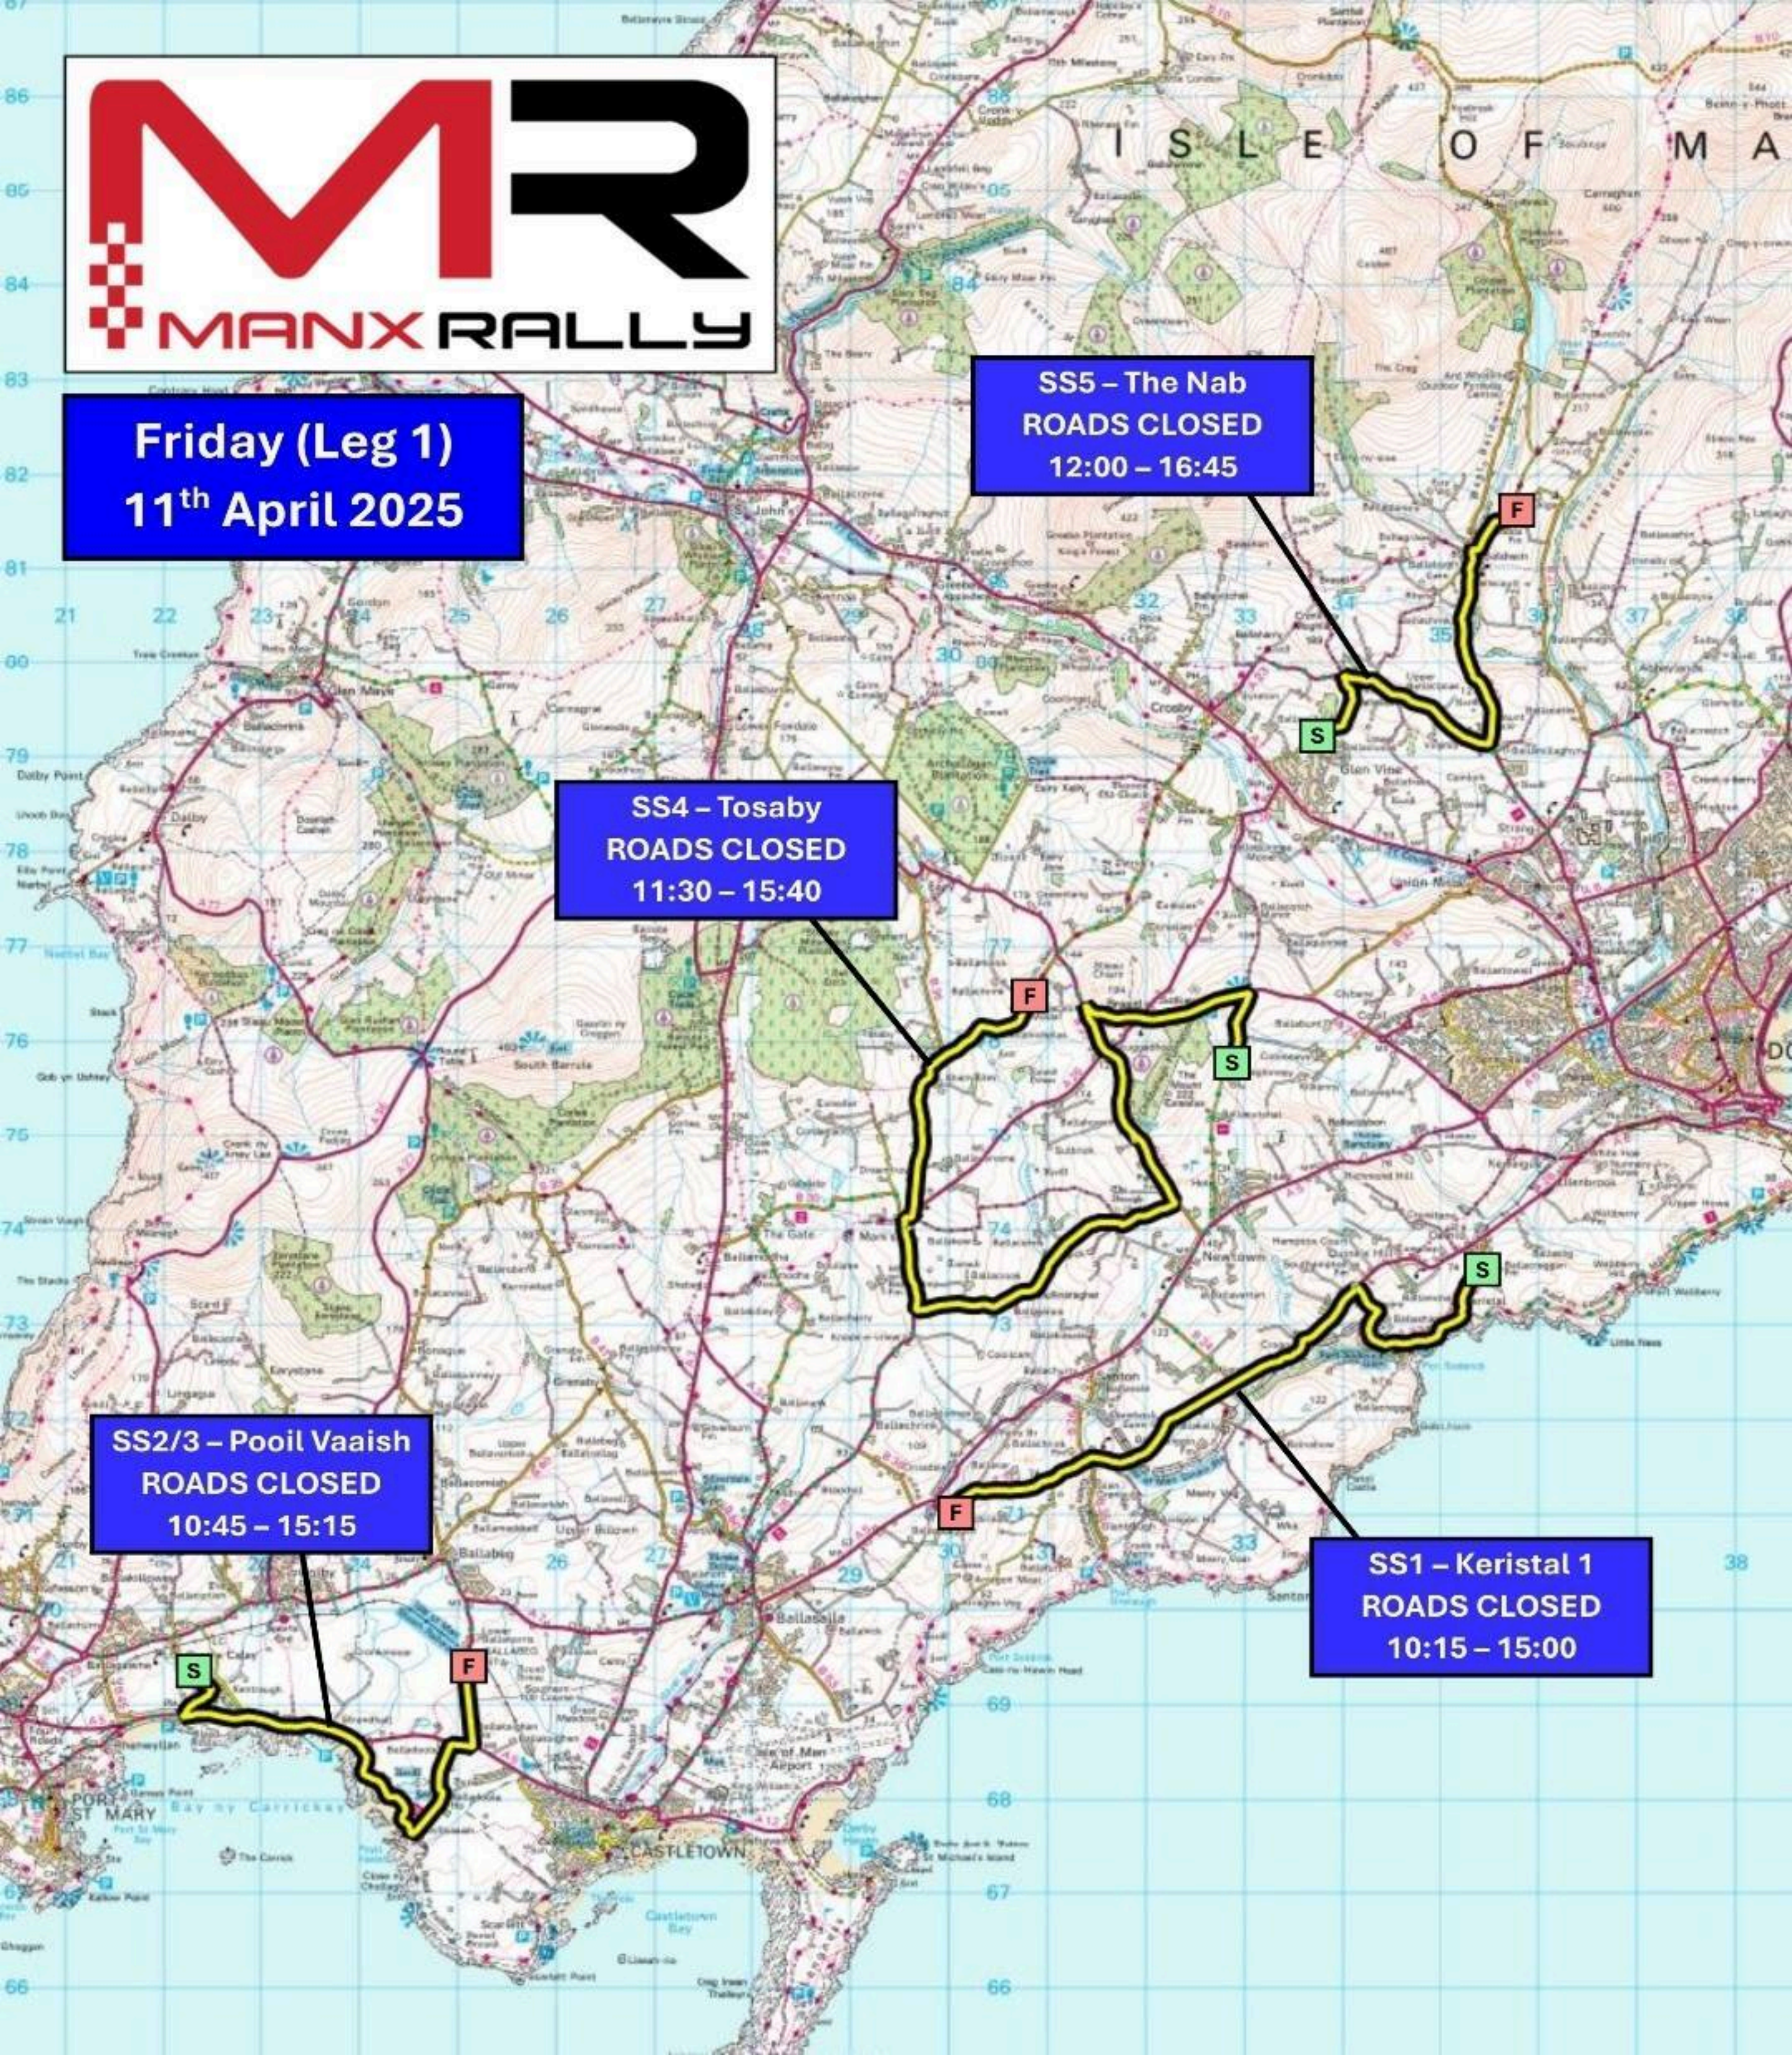

**Saturday
12th April 2025**

**SS13/17 - Kerrowmoor
ROADS CLOSED
09:45 - 17:00**

**SS12/16 - Dog Mills
ROADS CLOSED
09:15 - 16:15**

**SS14/18 - Baldwins
ROADS CLOSED
10:30 - 18:00**

**SS11/15 - Anxfell
ROADS CLOSED
08:45 - 15:45**

**Friday (Leg 2)
11th April 2025**

**SS10 – Abbeylands
ROADS CLOSED
20:00 – 00:30**

**SS9 – Ellerslie
ROADS CLOSED
19:20 – 00:00**

**SS7/8 – Balladoole 1/2
ROADS CLOSED
18:30 – 23:15**

**SS6 – Keristal 2
ROADS CLOSED
18:00 – 22:45**

Friday (Leg 1)
11th April 2025

SS5 – The Nab
ROADS CLOSED
12:00 – 16:45

SS4 – Tosaby
ROADS CLOSED
11:30 – 15:40

SS2/3 – Poil Vaish
ROADS CLOSED
10:45 – 15:15

SS1 – Keristal 1
ROADS CLOSED
10:15 – 15:00

**Friday
11th April 2025**

**Shakedown stage
ROADS CLOSED
08:30 – 11:00**