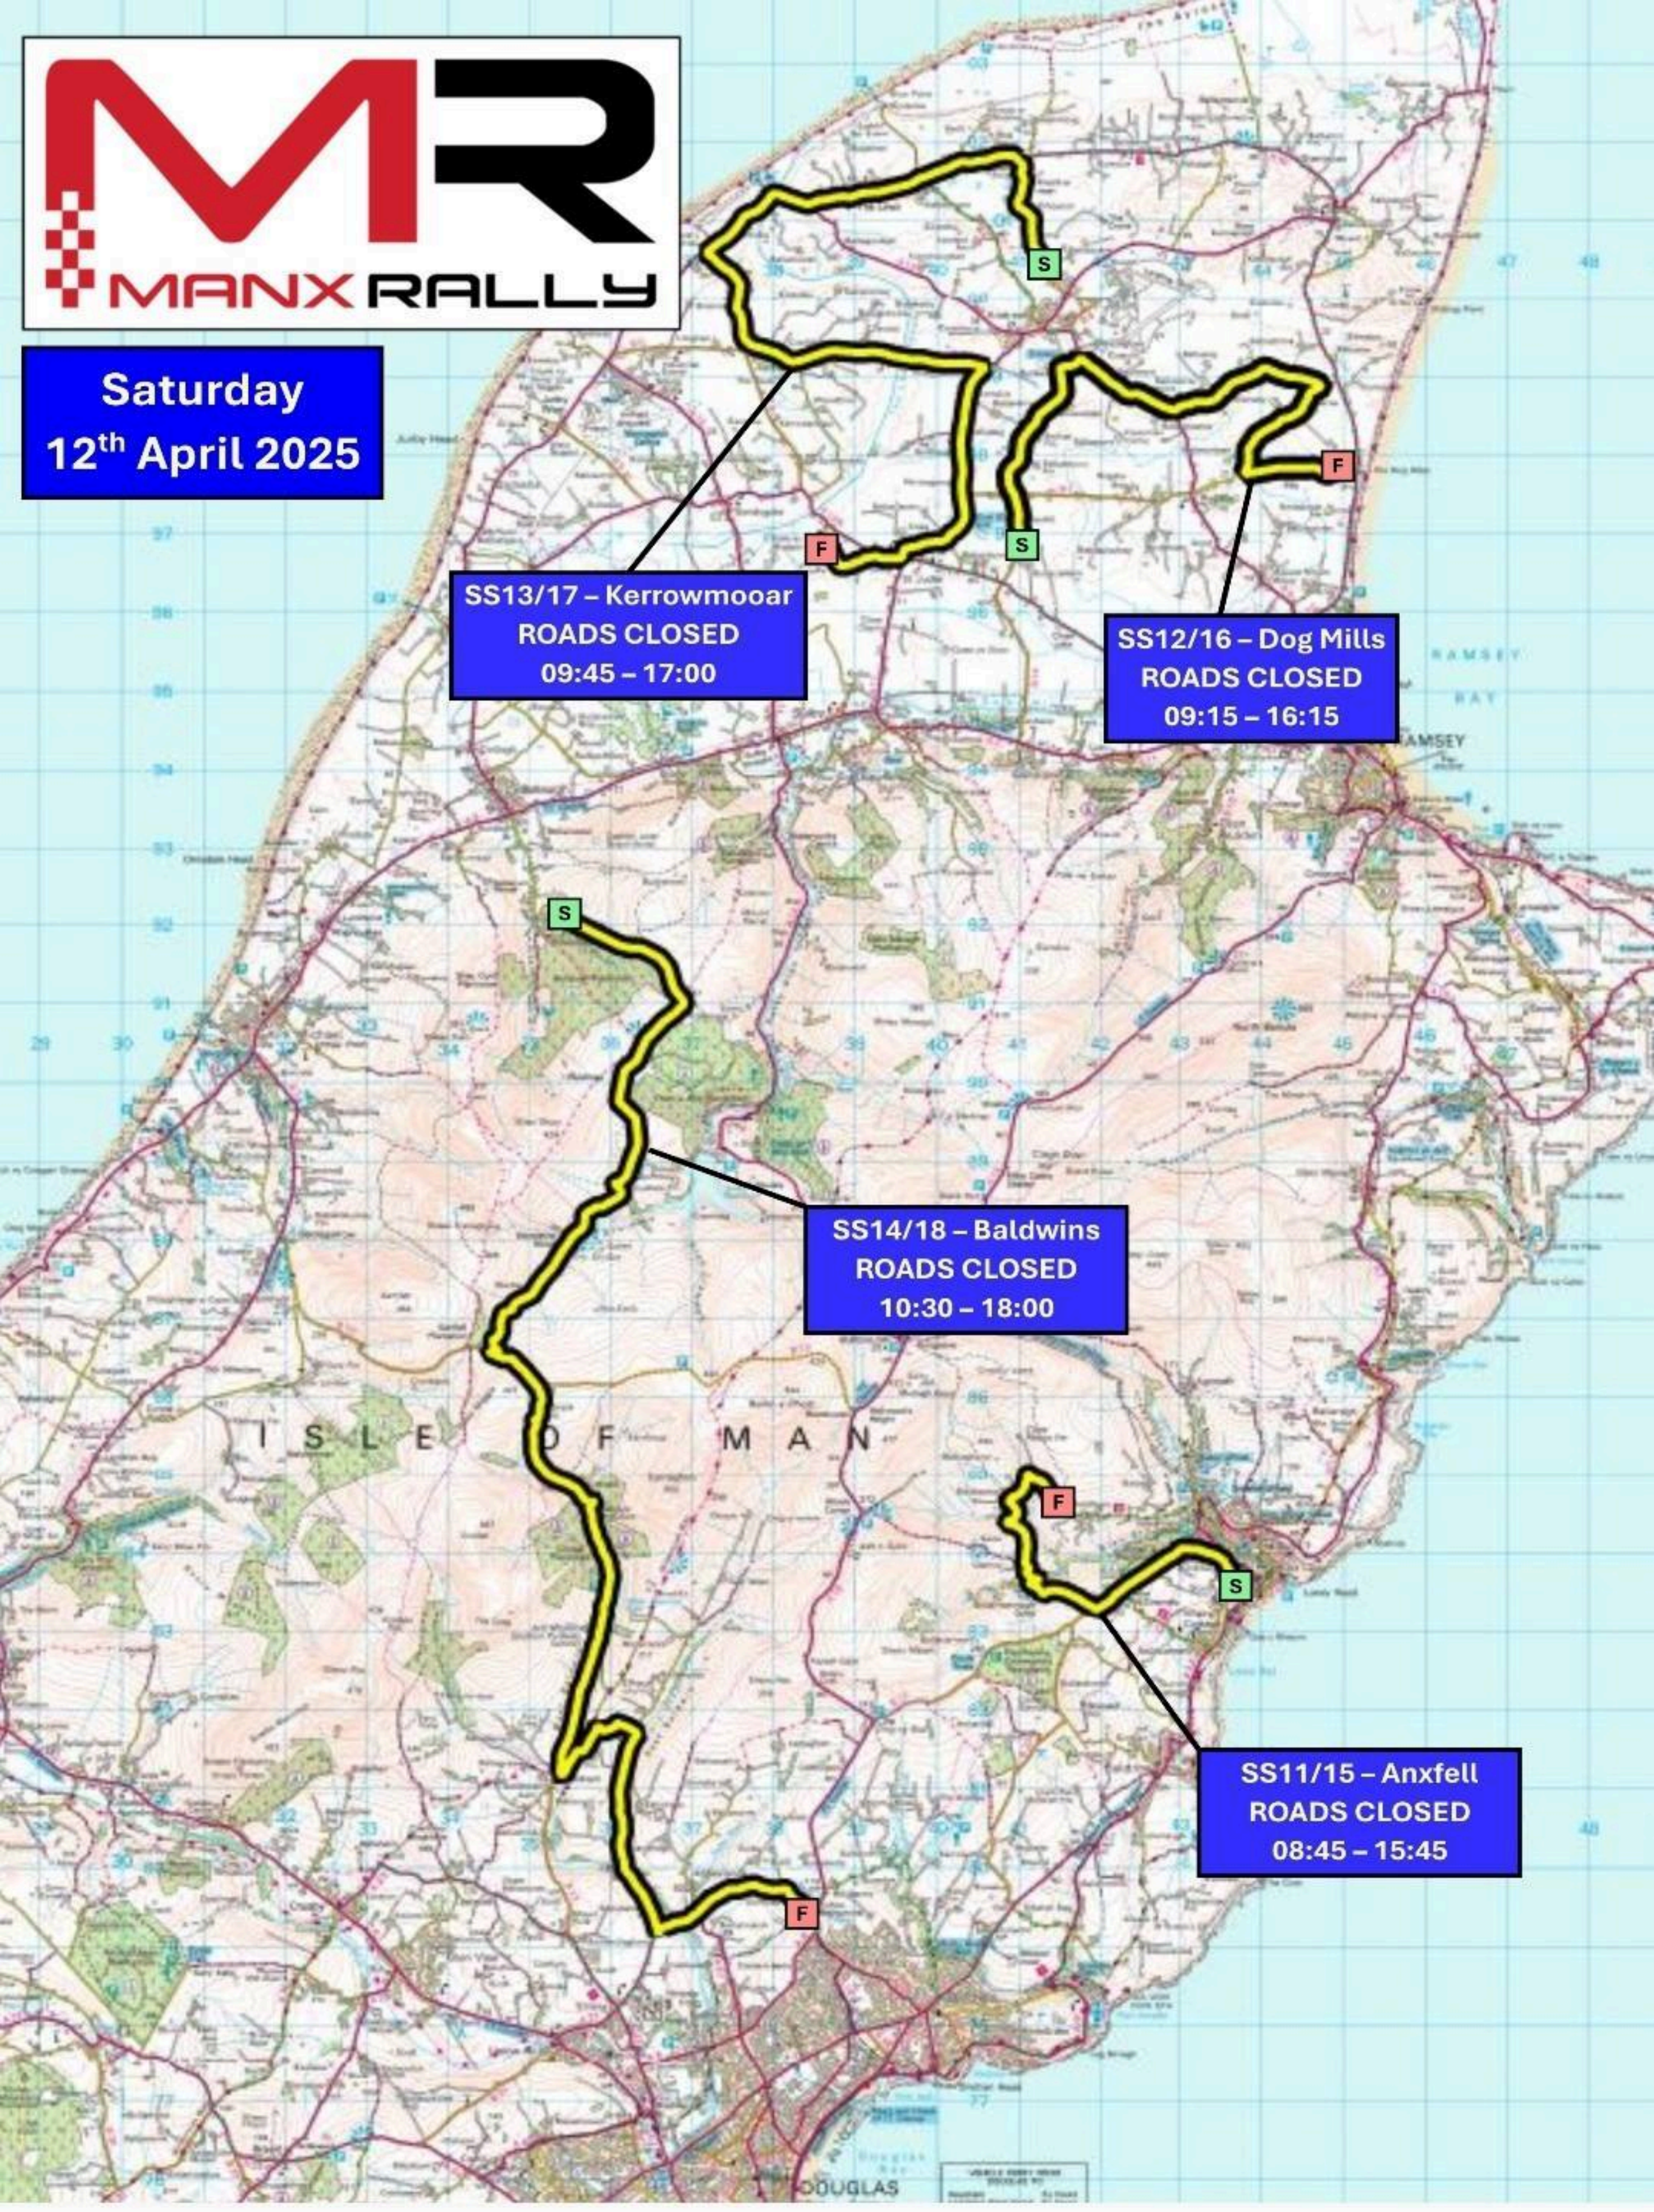

**Saturday
12th April 2025**

**SS13/17 - Kerrowmoor
ROADS CLOSED
09:45 - 17:00**

**SS12/16 - Dog Mills
ROADS CLOSED
09:15 - 16:15**

**SS14/18 - Baldwins
ROADS CLOSED
10:30 - 18:00**

**SS11/15 - Anxfell
ROADS CLOSED
08:45 - 15:45**

**Friday (Leg 2)
11th April 2025**

**SS10 – Abbeylands
ROADS CLOSED
20:00 – 00:30**

**SS9 – Ellerslie
ROADS CLOSED
19:20 – 00:00**

**SS7/8 – Balladoole 1/2
ROADS CLOSED
18:30 – 23:15**

**SS6 – Keristal 2
ROADS CLOSED
18:00 – 22:45**

Friday (Leg 1)
11th April 2025

SS5 – The Nab
ROADS CLOSED
12:00 – 16:45

SS4 – Tosaby
ROADS CLOSED
11:30 – 15:40

SS2/3 – Poil Vaish
ROADS CLOSED
10:45 – 15:15

SS1 – Keristal 1
ROADS CLOSED
10:15 – 15:00

**Friday
11th April 2025**

**Shakedown stage
ROADS CLOSED
08:30 – 11:00**